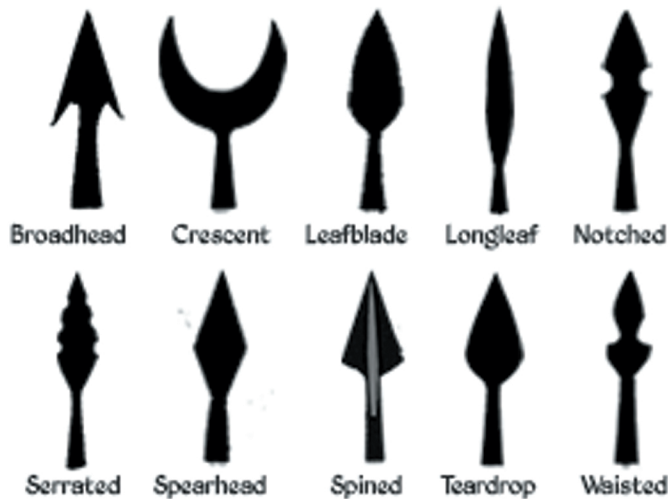

WoL™ Bows and Arrows

Types of Archery Bows

Long/Short
Recurve

Long/Short
Composite

Long/Short
Double Curve

Long/Short
Traditional

Mohuran
Horsebow

Types of Arrowheads

Broadhead

Crescent

Leafblade

Longleaf

Notched

Serrated

Spearhead

Spined

Teardrop

Waisted