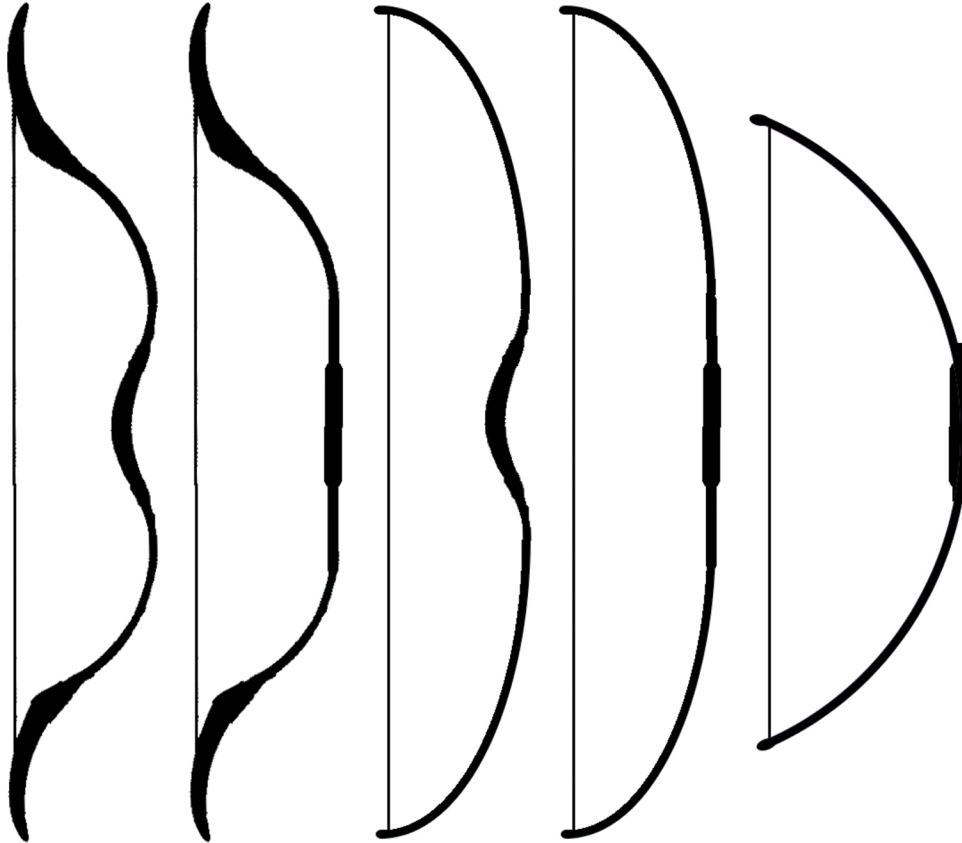

WoL™ Bows and Arrows

Types of Archery Bows

Long/Short
Recurve

Long/Short
Composite

Long/Short
Double Curve

Long/Short
Traditional

Mohuran
Horsebow

Types of Arrowheads

Broadhead

Crescent

Leafblade

Longleaf

Notched

Serrated

Spearhead

Spined

Teardrop

Waisted